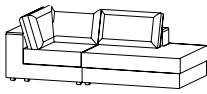

419-8700
82x235x104 cm

open end

cushions

cushions