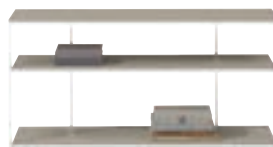

Bordeaux console table

As shown, matt ash grey lacquered/matt white structure lacquered. H60½xW32xL125cm. [Bordeaux - 6310]

SHELVES DESIGN

FRAME DESIGN

115 8 78

22 75