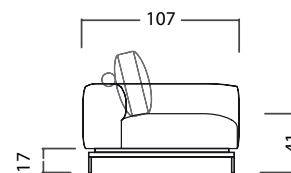

LEG DESIGN

165