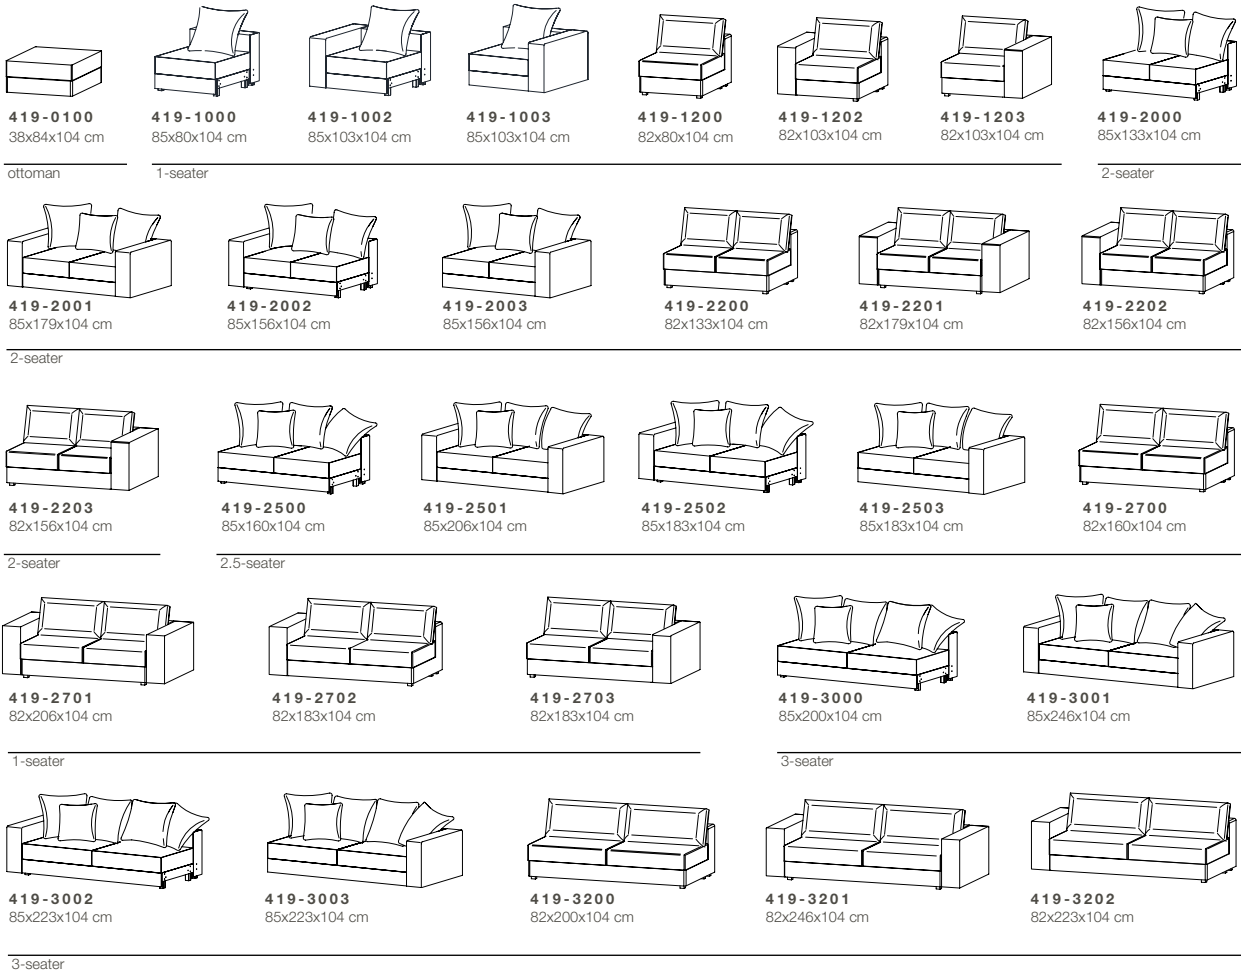

LEG DESIGN

2152

54 91

2 BACK CUSHIONS

High back

Loose cushions

Please note that the Cenova with loose cushions is only available in fabric.