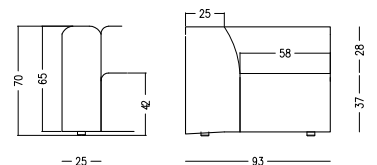

LEG DESIGN

84