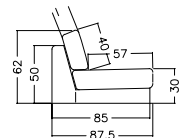

Osaka

Designed by Anders Nørgaard

3-seater

3-seater

chaise lounge

corner

love seat

chaise lounge

chaise lounge

open end

2 ARMRESTS

SEAT CUSHIONS

4 LEG DESIGNS

94

58 117

58 117

42