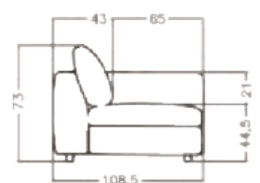

Bergamo

Designed by Morten Georgsen

Bergamo sofa

As shown, white Lazio fabric 3090/matte black lacquered. H83xW395xD255. [Bergamo - BG01]

ottoman

2.5-seater

3-seater

2.5-seater

3-seater

2.5-seater

3-seater

chaise lounge

chaise lounge

open end

corner

chaise lounge

cushion

storage unit

LEG DESIGN

89