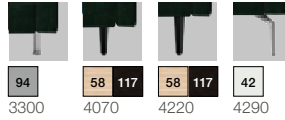

Living and lounge chairs

Osaka

Designed by Anders Nørgaard

Osaka chair

As shown, pink Leeds fabric 3024/oak. H77xW90xD87½cm. [Osaka -CA29]

Armrest design available in 2 options: straight and tilted.

LEG DESIGN

Ogi

Designed by Anders Nørgaard

Ogi chair with swivel function

As shown, camel Estoril leather 0957/brushed steel. H82/45xW75xD75cm. [Ogi - L025]

LEG DESIGN

Porto

Designed by Frans Schrofer

Porto chair with swivel function

As shown, cognac York leather 5120/matt black structure lacquered. H108/42xW78xD85cm. [Porto - 1480]

Porto footstool

As shown, cognac York leather 5120/matt black structure lacquered. H42xW63xD43cm. [Porto - 1485]

LEG DESIGN

Princeton

Designed by Morten Georgsen

Princeton chair

As shown, beige Bristol 6063/ matt black structure lacquered. H68xW63xD71cm. [Princeton - 1520]

LEG DESIGN