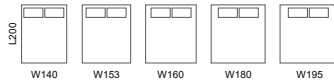

Choose between more than 100 luxury fabrics and leathers