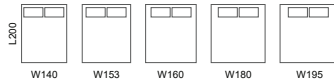

Choose between more than 100 luxury fabrics and leathers